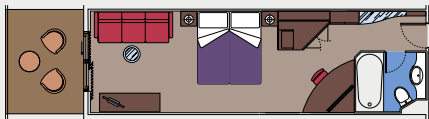

CABIN TYPES

FACILITIES FOR GUESTS WITH DISABILITIES OR REDUCED MOBILITY

Cabin door width	88,5 cm (81,5 cm YC Deluxe Suite)	Does the WC seat have grab rails?	Yes
Bathroom door width	90 cm	Are wheelchairs available on board?	In limited numbers *
Size of cabin (floor space)	≈24 to ≈39 m²	Are all decks/public areas accessible?	Yes
Size of bathroom	3,5 m²	Are all lifeboats wheelchair-accessible?	No **
Is there a fold-down seat in the shower?	Yes	Do the lifts have deck indicators?	Visual, Audio & Braille
Height of seat from the floor	44 cm	Can severely visually impaired/blind guests be catered for on the cruise?	Only with full-time carer

* Only for embarkation, disembarkation and emergencies.

** In the event of an emergency, dedicated personnel will help guests with disabilities or reduced mobility to board lifeboats.

44 Aurea Suites

Balcony suites (≈31 m²)

Double bed can be converted into two single beds.

Air conditioning, spacious wardrobe, bathroom with bathtub, interactive TV, telephone, Wi-Fi internet connection (for a fee), mini bar, safe deposit box.

This kind of accommodation is available only with the experience Aurea.

8 Aurea Family Suites

Balcony family suites (≈27 m²)

Double bed can be converted into two single beds.

Air conditioning, spacious wardrobe, bathroom with shower, interactive TV, telephone, Wi-Fi internet connection (for a fee), mini bar, safe deposit box.

This kind of accommodation is available only with the experience Aurea.

779 Balcony Cabins

752 Balcony cabins (from ≈17 to ≈23 m²) – Double bed can be converted into two single beds.

23 Wellness Balcony cabins (from 17 to 23 m²)