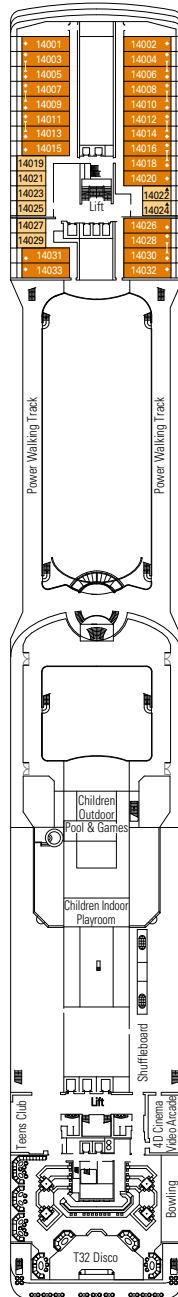

DECK 14
POSITANO