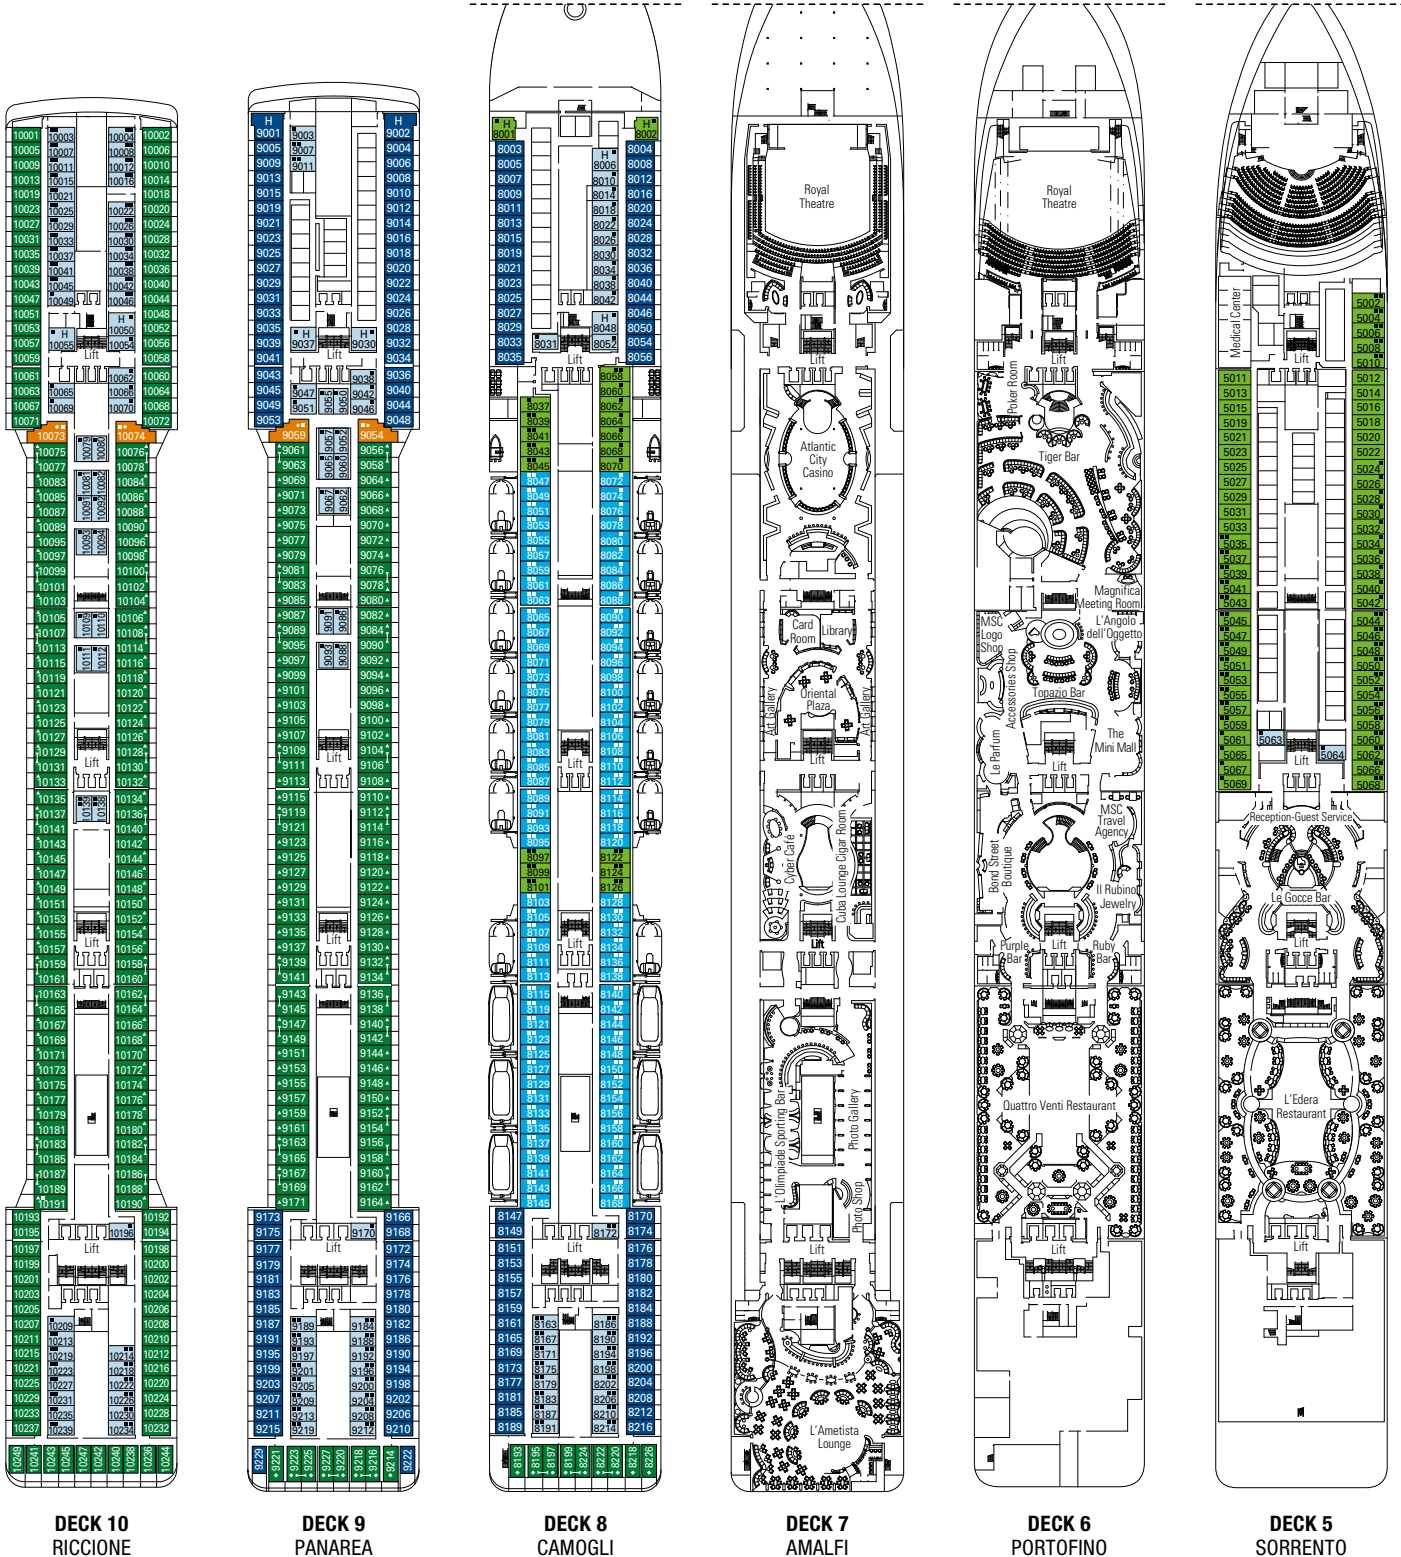

CABINS CATEGORIES

Inside › Bella	Inside › Fantastica	Inside › Wellness	Balcony › Aurea
Outside with Partial View › Bella	Ocean View › Fantastica	Ocean View › Wellness	Suite › Aurea
Balcony › Bella	Balcony › Fantastica	Balcony › Wellness	

- 3rd / 4th bed available in all categories (except Balcony Bella)
- 5th bed available in Suite Aurea

- All cabins have one double bed convertible to two single beds except in cabins for guests with disabilities or reduced mobility (H), this does not apply to cabins 15022 and 15023.

LEGEND

- Sofa bed
- ▲ Double sofa bed
- 3rd bed is a bunk bed
- 3rd and 4th beds are bunks
- ↔ Connecting cabins
- H Cabin for guests with disabilities or reduced mobility
- ★ Juliet balcony

Data and descriptions are subject to change and will be verified at the time of booking.