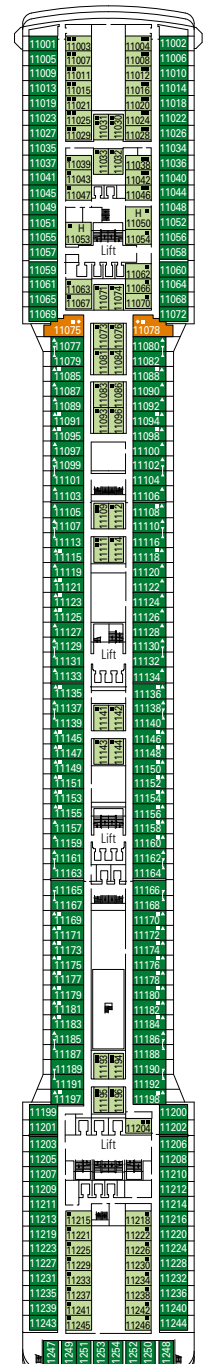

DECK 11
ISCHIA