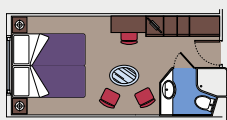

CABIN TYPES

FACILITIES FOR GUESTS WITH DISABILITIES OR REDUCED MOBILITY

Cabin door width	88,5 cm (81,5 cm YC Deluxe Suite)	Does the WC seat have grab rails?	Yes
Bathroom door width	90 cm	Are wheelchairs available on board?	In limited numbers *
Size of cabin (floor space)	≈24 to ≈39 m²	Are all decks/public areas accessible?	Yes
Size of bathroom	3,5 m²	Are all lifeboats wheelchair-accessible?	No **
Is there a fold-down seat in the shower?	Yes	Do the lifts have deck indicators?	Visual, Audio & Braille
Height of seat from the floor	44 cm	Can severely visually impaired/blind guests be catered for on the cruise?	Only with full-time carer

* Only for embarkation, disembarkation and emergencies.

** In the event of an emergency, dedicated personnel will help guests with disabilities or reduced mobility to board lifeboats.

44 Aurea Suites

Balcony suites (≈31 m²)

Double bed can be converted into two single beds.

Air conditioning, spacious wardrobe, bathroom with bathtub, interactive TV, telephone, Wi-Fi internet connection (for a fee), mini bar, safe deposit box.

This kind of accommodation is available only with the experience Aurea.

8 Aurea Family Suites

Balcony family suites (≈27 m²)

Double bed can be converted into two single beds.

Air conditioning, spacious wardrobe, bathroom with shower, interactive TV, telephone, Wi-Fi internet connection (for a fee), mini bar, safe deposit box.

This kind of accommodation is available only with the experience Aurea.

779 Balcony Cabins

752 Balcony cabins (from ≈17 to ≈23 m²) – Double bed can be converted into two single beds.

23 Wellness Balcony cabins (from 17 to 23 m²)