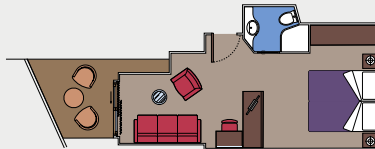

CABIN TYPES

FACILITIES FOR GUESTS WITH DISABILITIES OR REDUCED MOBILITY

Cabin door width	88,5 cm (81,5 cm YC Deluxe Suite)	Does the WC seat have grab rails?	Yes
Bathroom door width	90 cm	Are wheelchairs available on board?	In limited numbers *
Size of cabin (floor space)	≈24 to ≈39 m²	Are all decks/public areas accessible?	Yes
Size of bathroom	3,5 m²	Are all lifeboats wheelchair-accessible?	No **
Is there a fold-down seat in the shower?	Yes	Do the lifts have deck indicators?	Visual, Audio & Braille
Height of seat from the floor	44 cm	Can severely visually impaired/blind guests be catered for on the cruise?	Only with full-time carer

* Only for embarkation, disembarkation and emergencies.

** In the event of an emergency, dedicated personnel will help guests with disabilities or reduced mobility to board lifeboats.

44 Aurea Suites

Balcony suites (≈31 m²)

Double bed can be converted into two single beds.

Air conditioning, spacious wardrobe, bathroom with bathtub, interactive TV, telephone, Wi-Fi internet connection (for a fee), mini bar, safe deposit box.

This kind of accommodation is available only with the experience Aurea.

8 Aurea Family Suites

Balcony family suites (≈27 m²)

Double bed can be converted into two single beds.

Air conditioning, spacious wardrobe, bathroom with shower, interactive TV, telephone, Wi-Fi internet connection (for a fee), mini bar, safe deposit box.

This kind of accommodation is available only with the experience Aurea.

779 Balcony Cabins

752 Balcony cabins (from ≈17 to ≈23 m²) – Double bed can be converted into two single beds.

23 Wellness Balcony cabins (from 17 to 23 m²)