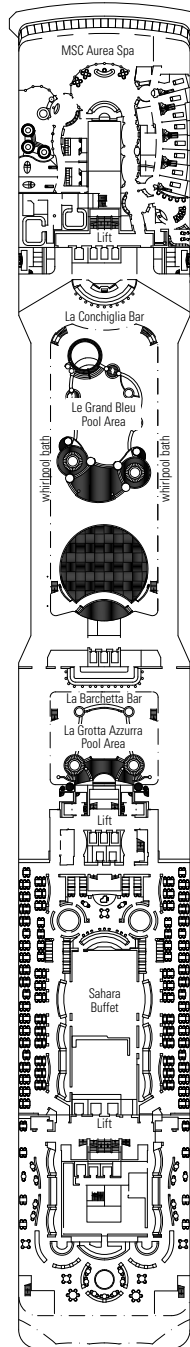

DECK 13
PORTO CERVO