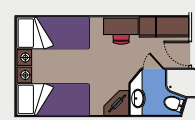

CABIN TYPES

FACILITIES FOR GUESTS WITH DISABILITIES OR REDUCED MOBILITY

Cabin door width	88,5 cm (81,5 cm YC Deluxe Suite)	Does the WC seat have grab rails?	Yes
Bathroom door width	90 cm	Are wheelchairs available on board?	In limited numbers *
Size of cabin (floor space)	≈24 to ≈39 m²	Are all decks/public areas accessible?	Yes
Size of bathroom	3,5 m²	Are all lifeboats wheelchair-accessible?	No **
Is there a fold-down seat in the shower?	Yes	Do the lifts have deck indicators?	Visual, Audio & Braille
Height of seat from the floor	44 cm	Can severely visually impaired/blind guests be catered for on the cruise?	Only with full-time carer

* Only for embarkation, disembarkation and emergencies.

** In the event of an emergency, dedicated personnel will help guests with disabilities or reduced mobility to board lifeboats.

44 Aurea Suites

Balcony suites (≈31 m²)

Double bed can be converted into two single beds.

Air conditioning, spacious wardrobe, bathroom with bathtub, interactive TV, telephone, Wi-Fi internet connection (for a fee), mini bar, safe deposit box.

This kind of accommodation is available only with the experience Aurea.

8 Aurea Family Suites

Balcony family suites (≈27 m²)

Double bed can be converted into two single beds.

Air conditioning, spacious wardrobe, bathroom with shower, interactive TV, telephone, Wi-Fi internet connection (for a fee), mini bar, safe deposit box.

This kind of accommodation is available only with the experience Aurea.

779 Balcony Cabins

752 Balcony cabins (from ≈17 to ≈23 m²) – Double bed can be converted into two single beds.

23 Wellness Balcony cabins (from 17 to 23 m²)