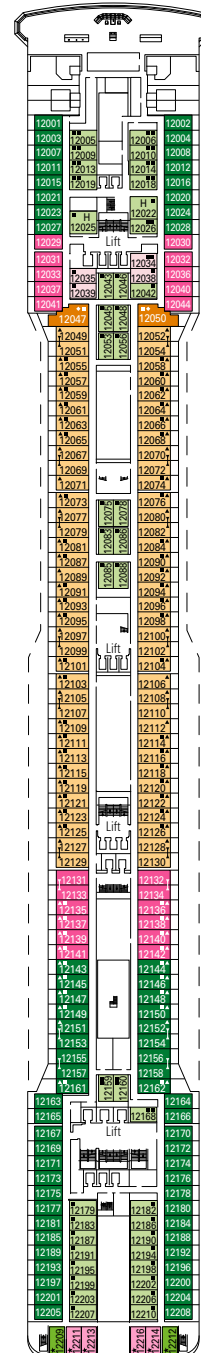

DECK 12
PORTOVENERE