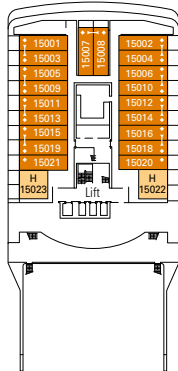

DECK 15
CAPRI