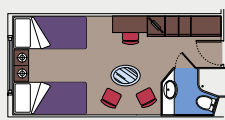

CABIN TYPES

FACILITIES FOR GUESTS WITH DISABILITIES OR REDUCED MOBILITY

Cabin door width	88,5 cm (81,5 cm YC Deluxe Suite)	Does the WC seat have grab rails?	Yes
Bathroom door width	90 cm	Are wheelchairs available on board?	In limited numbers *
Size of cabin (floor space)	≈24 to ≈39 m²	Are all decks/public areas accessible?	Yes
Size of bathroom	3,5 m²	Are all lifeboats wheelchair-accessible?	No **
Is there a fold-down seat in the shower?	Yes	Do the lifts have deck indicators?	Visual, Audio & Braille
Height of seat from the floor	44 cm	Can severely visually impaired/blind guests be catered for on the cruise?	Only with full-time carer

* Only for embarkation, disembarkation and emergencies.

** In the event of an emergency, dedicated personnel will help guests with disabilities or reduced mobility to board lifeboats.

44 Aurea Suites

Balcony suites (≈31 m²)

Double bed can be converted into two single beds.

Air conditioning, spacious wardrobe, bathroom with bathtub, interactive TV, telephone, Wi-Fi internet connection (for a fee), mini bar, safe deposit box.

This kind of accommodation is available only with the experience Aurea.

8 Aurea Family Suites

Balcony family suites (≈27 m²)

Double bed can be converted into two single beds.

Air conditioning, spacious wardrobe, bathroom with shower, interactive TV, telephone, Wi-Fi internet connection (for a fee), mini bar, safe deposit box.

This kind of accommodation is available only with the experience Aurea.

779 Balcony Cabins

752 Balcony cabins (from ≈17 to ≈23 m²) – Double bed can be converted into two single beds.

23 Wellness Balcony cabins (from 17 to 23 m²)