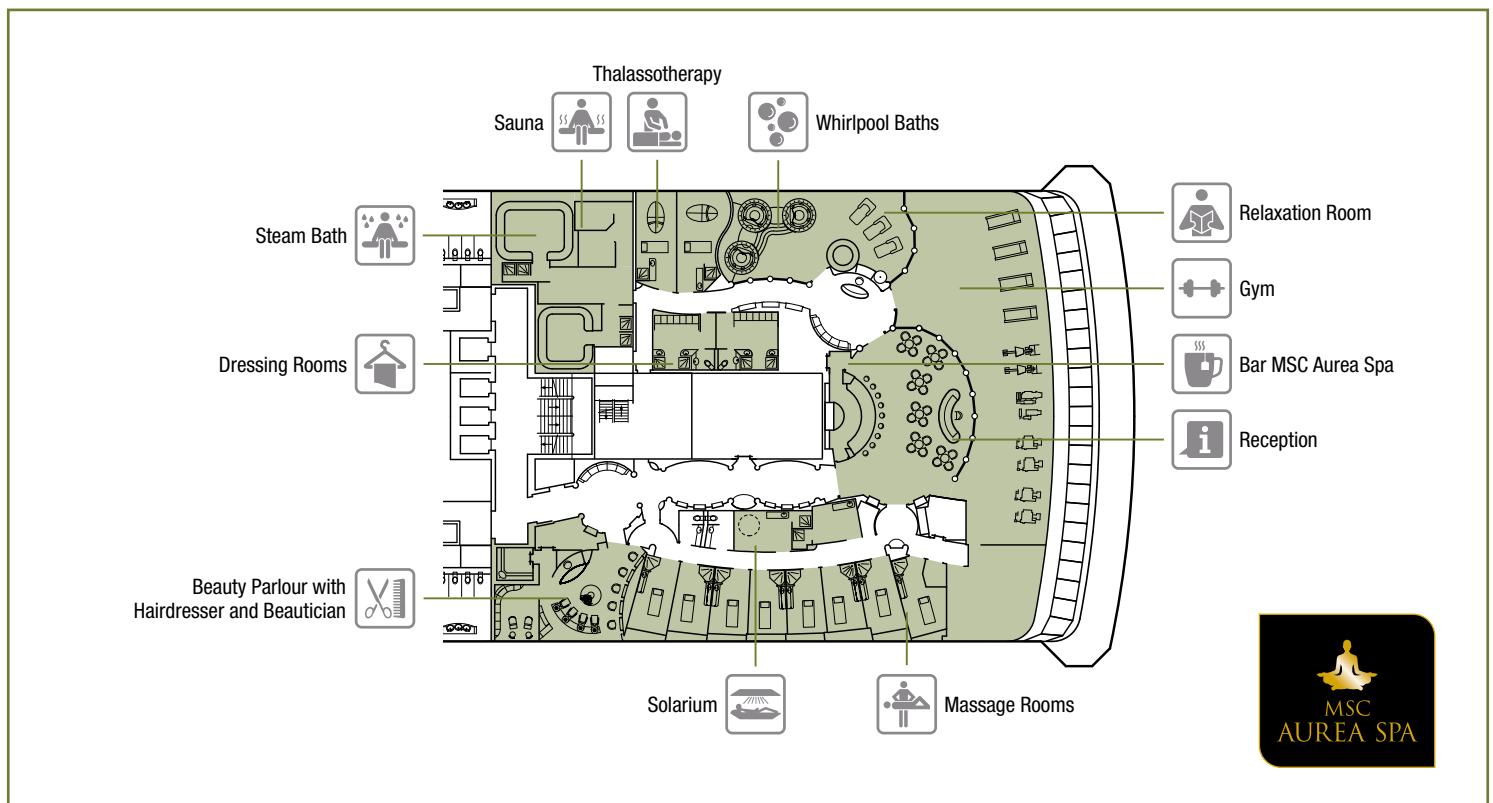

ENTERTAINMENT, SPA & SPORTS

SPA & RELAX	Seats	Use	Surface (m²)	Deck
IL BAR DEL SOLE		Solarium, whirlpool baths	1.000	16 Sport
MSC AUREA SPA		Beauty farm, beauty parlour, fitness centre, bar	1.160	13 Porto Cervo

SPORT ACTIVITIES	Seats	Use	Surface (m²)	Deck
BOWLING		Bowling	50	14 Positano
POWER WALKING TRACK		Power walking track of 165 m	575	14 Positano
SHUFFLEBOARD		Shuffleboard	354	14 Positano / 15 Capri
SPORT CENTER		Basketball, tennis court, volleyball	474	16 Sport

POOLS	Seats	Use	Surface (m²)	Deck
LA GROTTA AZZURRA		Pool with sliding roof, bar	880	13 Porto Cervo
LE GRAND BLEU		Outdoor pool	2.015	13 Porto Cervo